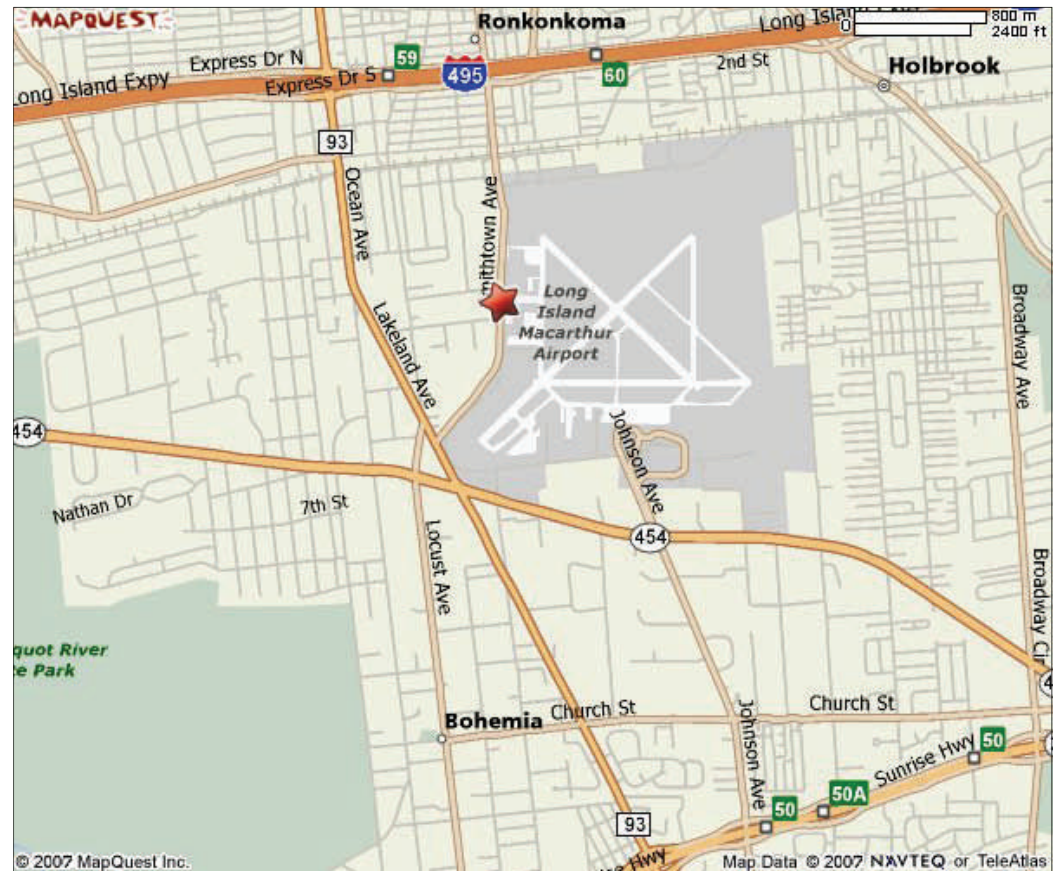

DIRECTIONS TO Heritage Flight Academy

Long Island Expressway: I-495: EASTBOUND EAST to Exit 60 “Lake Ronkonkoma, Ronkonkoma Ave.” Make a **RIGHT** at the 1st Traffic Light on Ronkonkoma Ave. *You will pass over the Long Island Rail Road bridge and see MacArthur Airport on your left. “Ronkonkoma Ave. has now become “Smithtown Ave.” Proceed past the 2nd Traffic Light (approx 2 miles from LIE exit 60). Make **LEFT** at the Heritage Flight Academy sign. Proceed to the REAR Parking area following the Signs to the HFA Hanger.

Long Island Expressway: I-495: WESTBOUND WEST to Exit 60 “Lake Ronkonkoma, Ronkonkoma Ave.” Make a **LEFT** at the 2nd Traffic Light onto Ronkonkoma Ave. Then continue as above.

Sunrise Highway: From East or Westbound: EXIT at Lakeland Ave **NORTH**. Proceed North on Lakeland Ave to Smithtown Ave and make a **RIGHT**. (You will see the airport on your right) Proceed approximately 1 mile on Smithtown Ave. and make **RIGHT** turn at the Heritage Flight Academy sign. Proceed to the REAR Parking area following the Signs to the HFA Hanger.

By Rail: Long Island Railroad: Take the [L.I.R.R](#) to the “Ronkonkoma Train Station.”

Heritage Flight Academy

Long Island MacArthur Airport

2075 Smithtown Avenue

Ronkonkoma, New York 11779

631.471.3550 / 800.786.9060 /